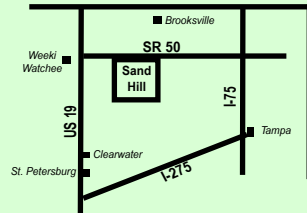

SAND HILL SCOUT RESERVATION

Not to Scale*

11210 Cortez Blvd Brooksville, FL 34613

ENTRANCE

Key

- Road
- Unpaved Road
- Campsites
- Primitive Campsites
- Parking
- Campfire Ring
- Bathroom
- Building/Lean-to
- Lake, Pond or Sinkhole
- Shelter
- Florida Power Tower
- Rally Point

- Campsites**
- | | |
|------------------------|-----------------------|
| 1 Campsite by the Lake | 7 Horse Fly Hill |
| 2 Lookout Point | 8 Quail Hollow |
| 3 Black Bear Ridge | 9 Wild Cherry Meadow |
| 4 Toad Hollow | 10 Fox Squirrel Trail |
| 5 Possum Hollow | 11 Ivy Grove |
| 6 Raccoon Run | 12 Pine Meadow |