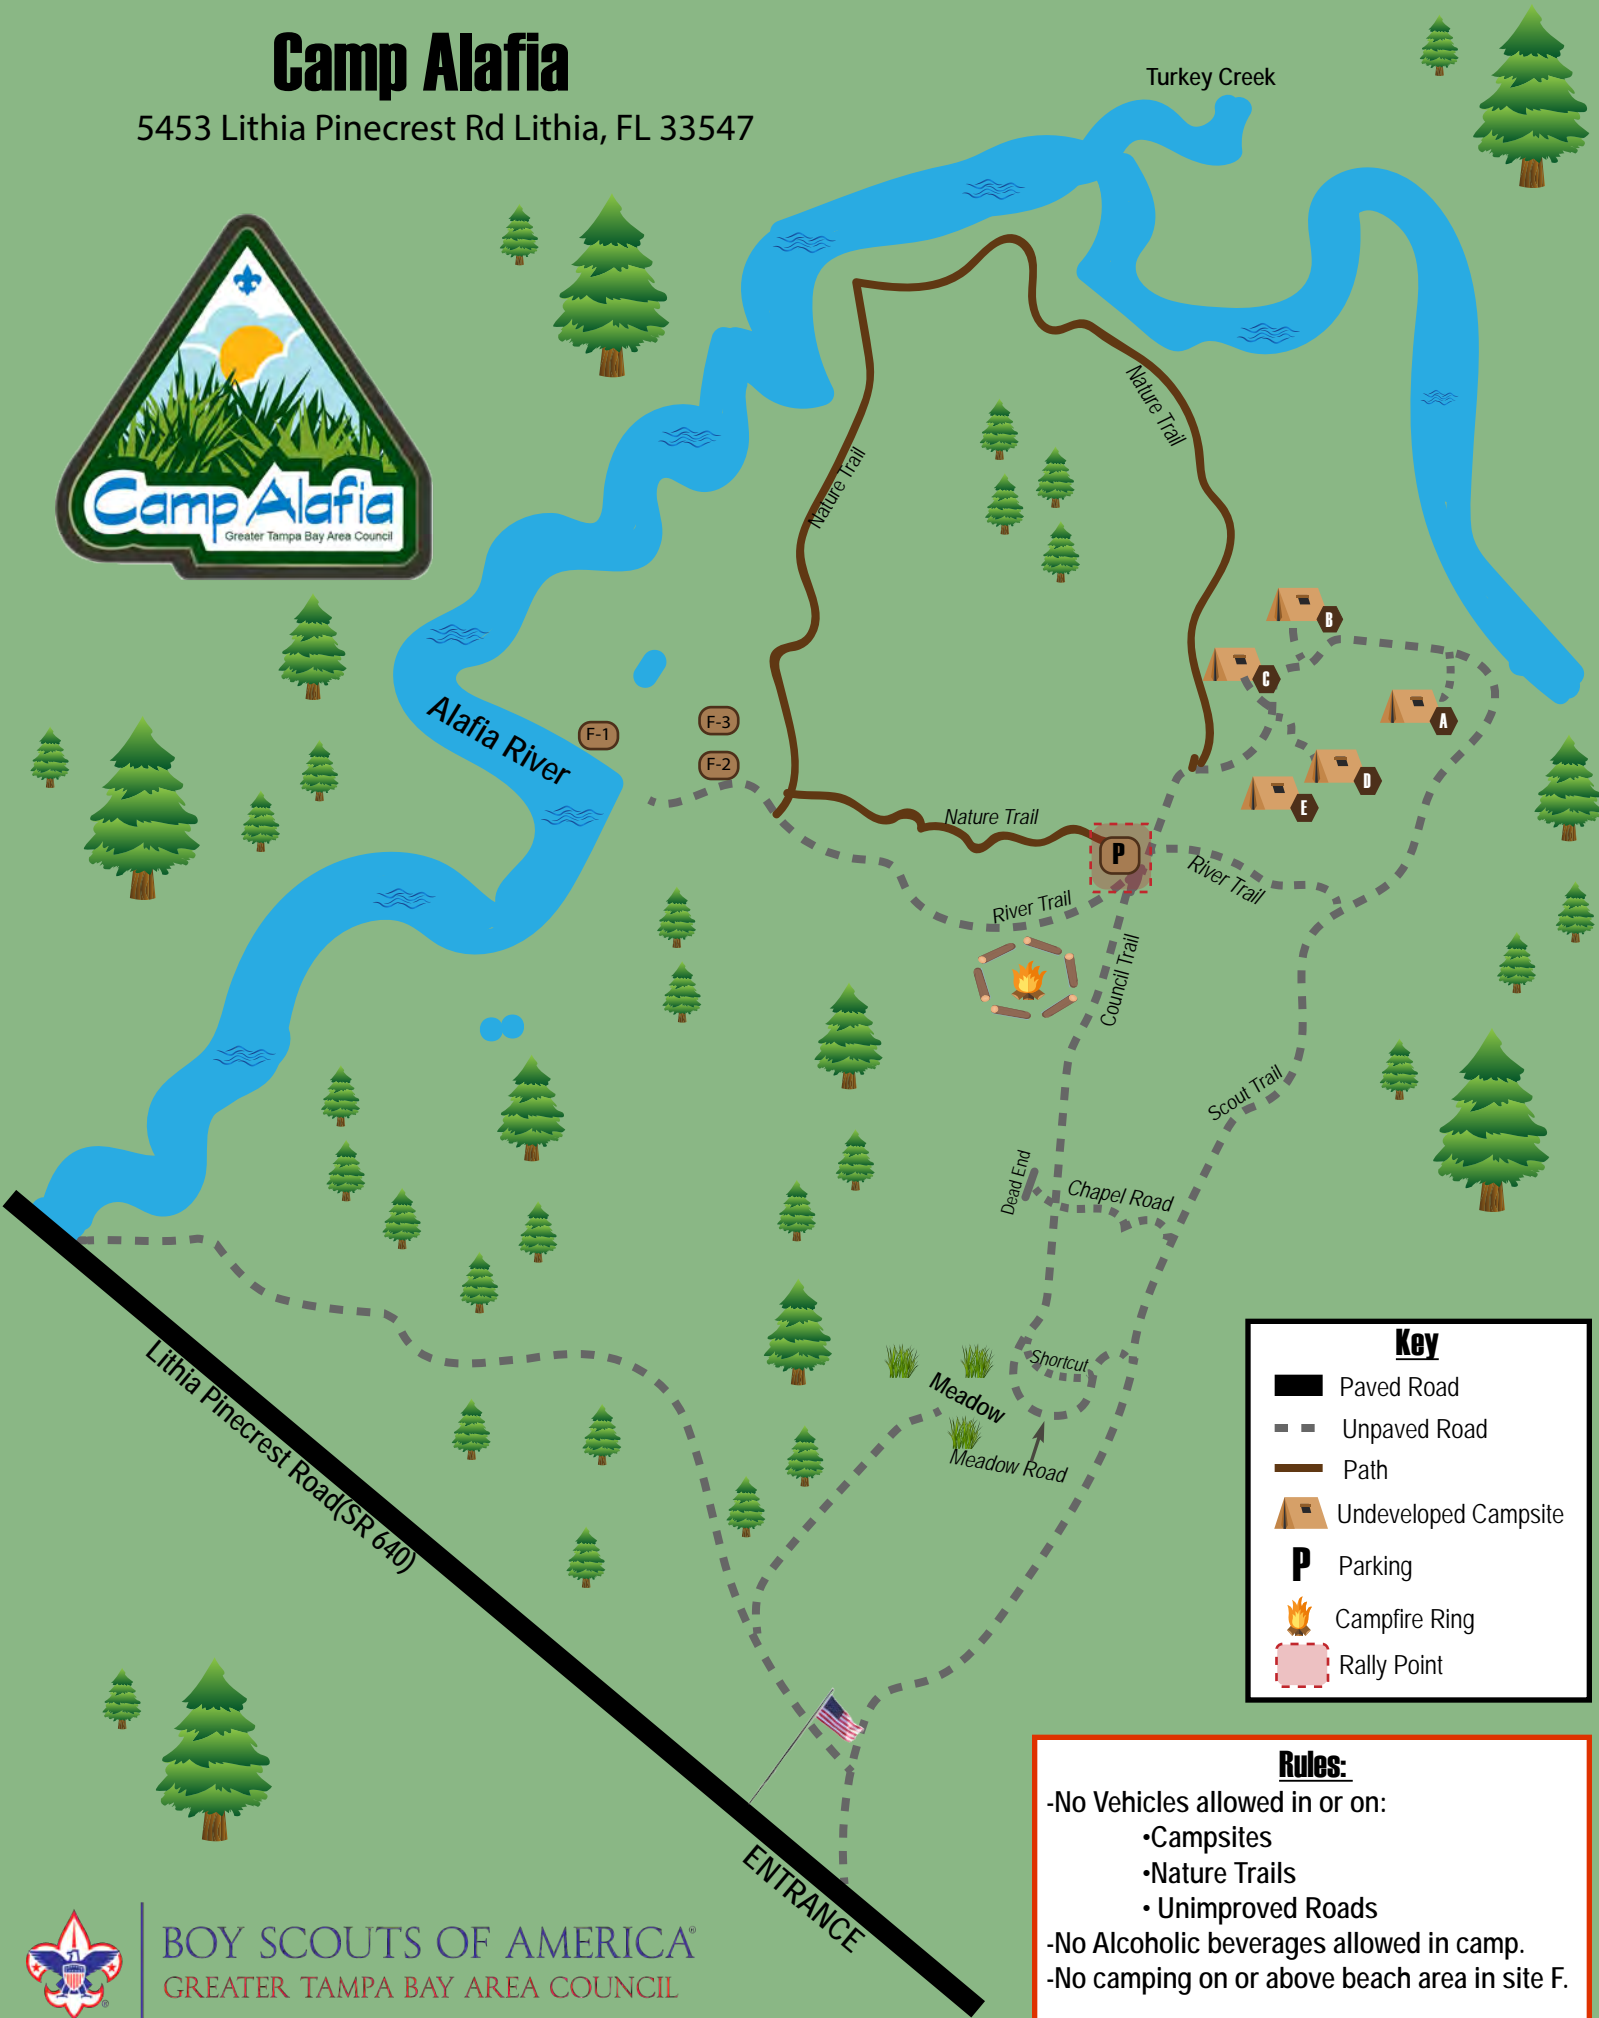

# Camp Alafia

5453 Lithia Pinecrest Rd Lithia, FL 33547

Key	
	Paved Road
	Unpaved Road
	Path
	Undeveloped Campsite
	Parking
	Campfire Ring
	Rally Point

- Rules:**
- No Vehicles allowed in or on:
    - Campsites
    - Nature Trails
    - Unimproved Roads
  - No Alcoholic beverages allowed in camp.
  - No camping on or above beach area in site F.