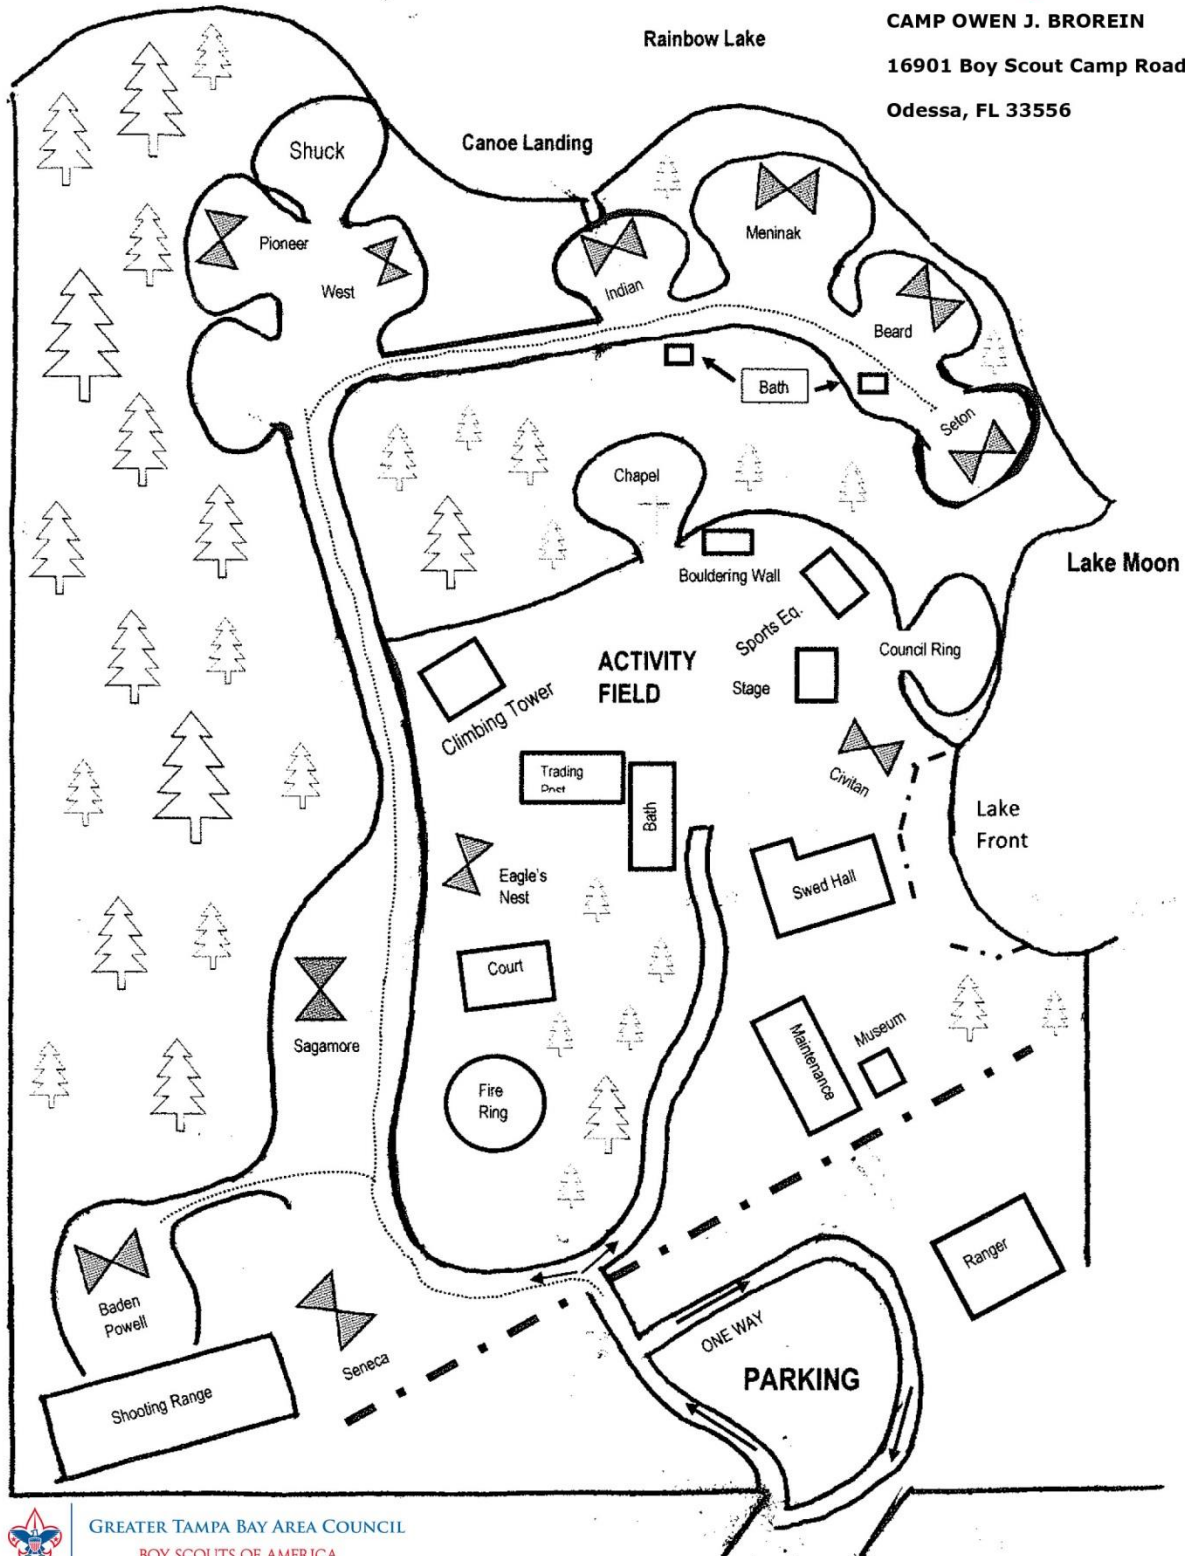

CAMP OWEN J. BROREIN

16901 Boy Scout Camp Road

Odessa, FL 33556

GREATER TAMPA BAY AREA COUNCIL

BOY SCOUTS OF AMERICA

TAMPA SERVICE CENTER, 13228 N. CENTRAL AVE., TAMPA, FL 33612
PHONE: (813) 872-2691 | FAX: (813) 875-5890
TAMPABAYSCOUTING.ORG

DIRECTIONS AND MAP OF CAMP O.J. BROREIN
16901 Boy Scout Road, Odessa, FL 33556

From Tampa:

Take North Dale Mabry Highway to Van Dyke Road, Turn Left on Van Dyke
Take West Van Dyke Road to Gunn Highway, Turn Left
Take South Gunn Highway to Race Track Road, Turn Right
Take Race Track Road to the Round-About, bear Right to get on Boy Scout Road
About 2.5 miles on the right, Turn Right at Camp Sign

From Veterans Expressway/589:

Veterans Express Way to Erlich Road
Turn Left on Erlich Road, which turns into Gunn Highway
At Intersection of Gunn Highway and Sheldon Road, Turn Right
Take Gunn Highway to Race Track Road, Turn Left
At the Round-About, bear Right to get on Boy Scout Road
About 2.5 miles on the right, Turn Right at Camp Sign